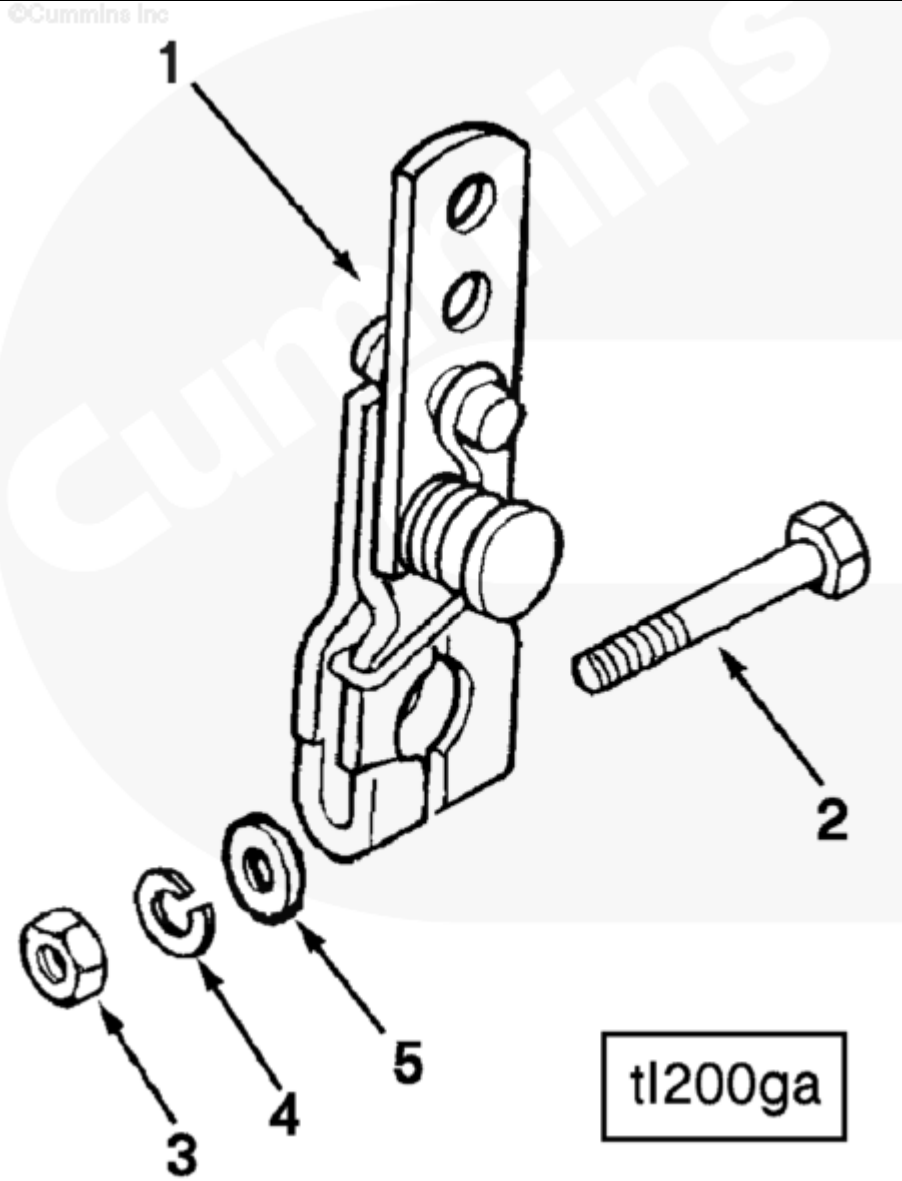

Parts Catalog - Option Detail

Electronic Parts Catalog - Option Detail				
Option	Group	Graphic	Film Card	Date
TL8001	05.02	tl200ga	F	13-JAN-98
Engines	NH/NT 855, NT495, NT743, NTA855 N106			

[SMALL](#) | [MEDIUM](#) | [LARGE](#)

Cart	Ref No	Part Number	Part Description	Required	Remarks
View My Cart					
		TL8001	Throttle Lever		

					Throttle Control
					NO CONTENT OPTION

© 2019 Cummins Inc., Box 3005, Columbus, IN 47202-3005 U.S.A.
Terms of Use and Disclaimers | Recommended System Requirements
Need Assistance? Please click on the Contact Us button in the top right corner of any page.